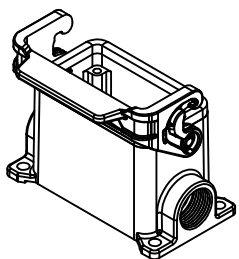

1

2

3

Dimensions
in mm

Simplified representation with dimensions without tolerance

Original Size A4

MLP 10 L20

Date 08/03/23

surface mounting housing, size "57.27", 1x M20 side entry,

Sign. G. Renna

with 1 IL-BRID lever

Scale
1:1

1

2

3