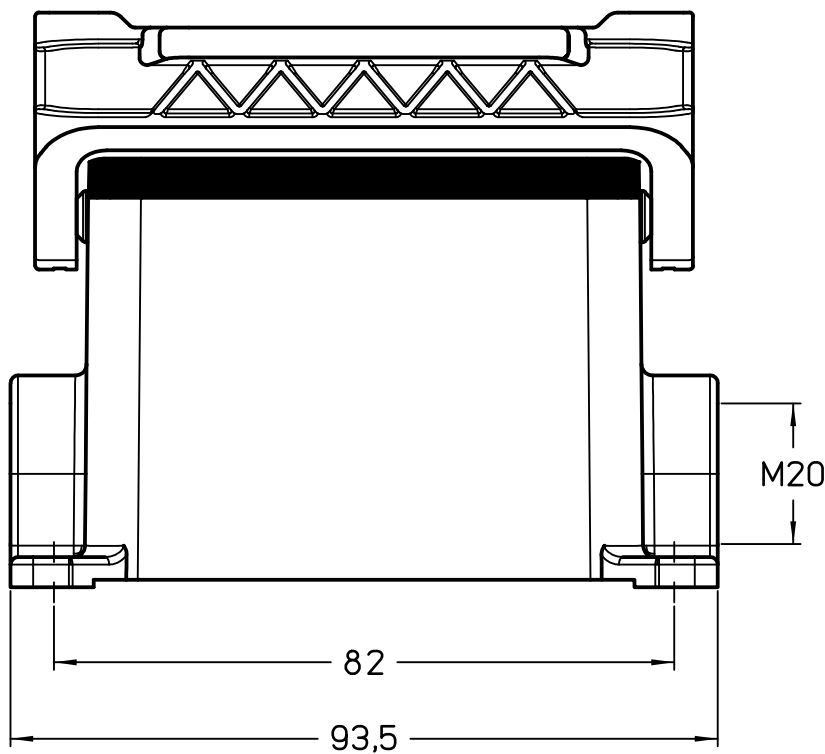

1

2

3

Dimensions
in mm

Simplified representation with dimensions without tolerance

Original Size A4

MLP 10 L20

Date 08/03/23

surface mounting housing, size "57.27", 1x M20 side entry,

Sign. G. Renna

with 1 IL-BRID lever

Scale
1:1

1

2

3