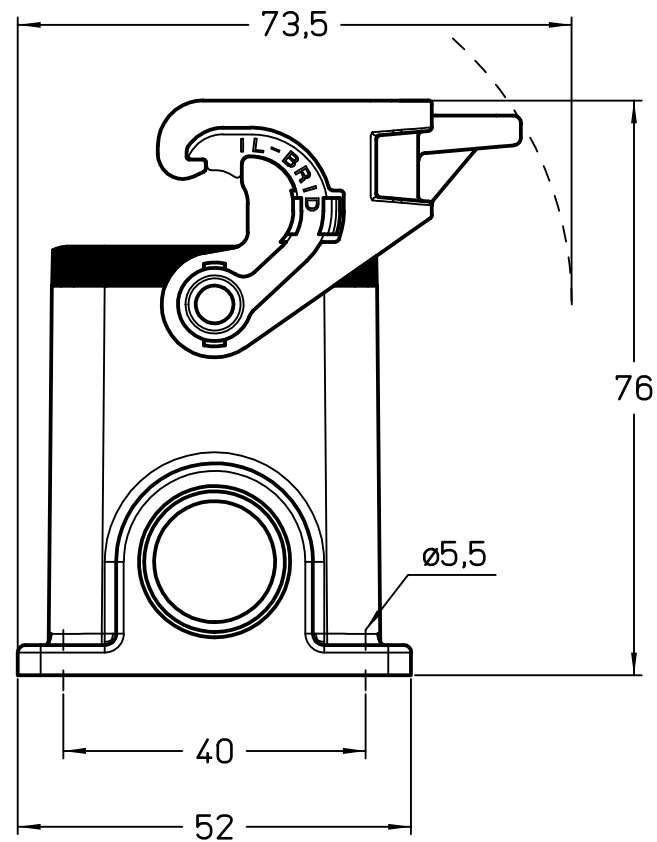

1

2

3

Dimensions
in mm

Simplified representation with dimensions without tolerance

Original Size A4

MLP 10 L20

Date 08/03/23

surface mounting housing, size "57.27", 1x M20 side entry,

Sign. G. Renna

with 1 IL-BRID lever

Scale
1:1

1

2

3